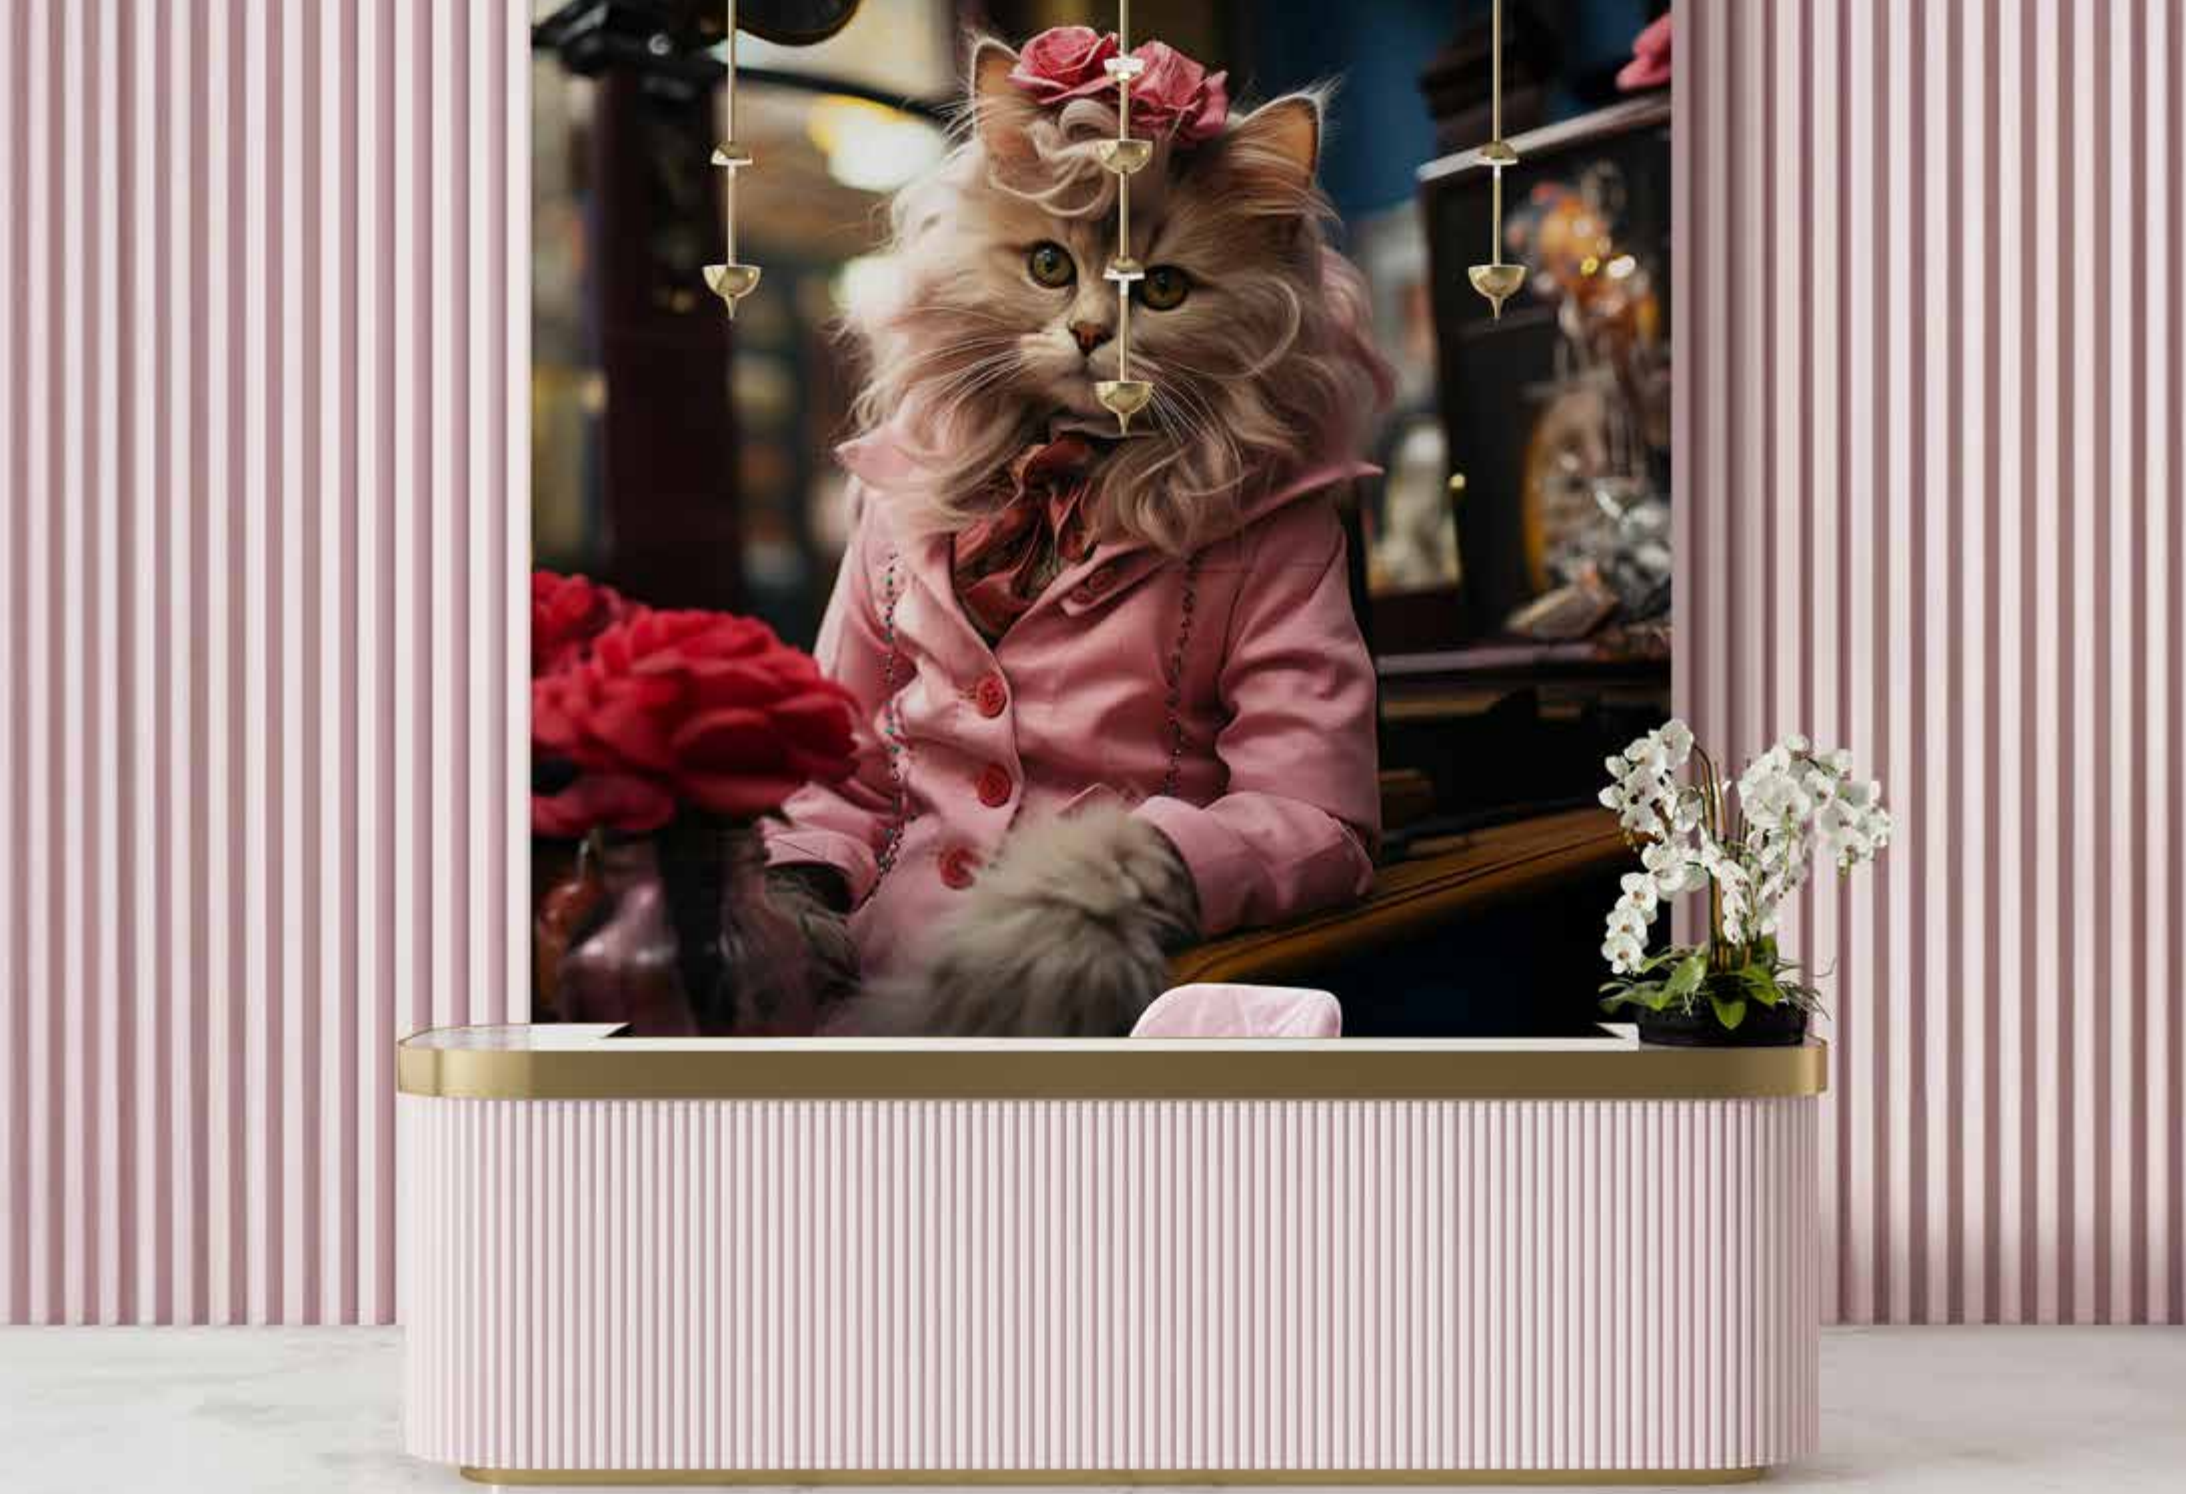

COFFEE BREAK

526

Designer: Giorgia Barbero

BRUMILDE

528

Designer: Giorgia Barbero

NIGHT CIOK

530