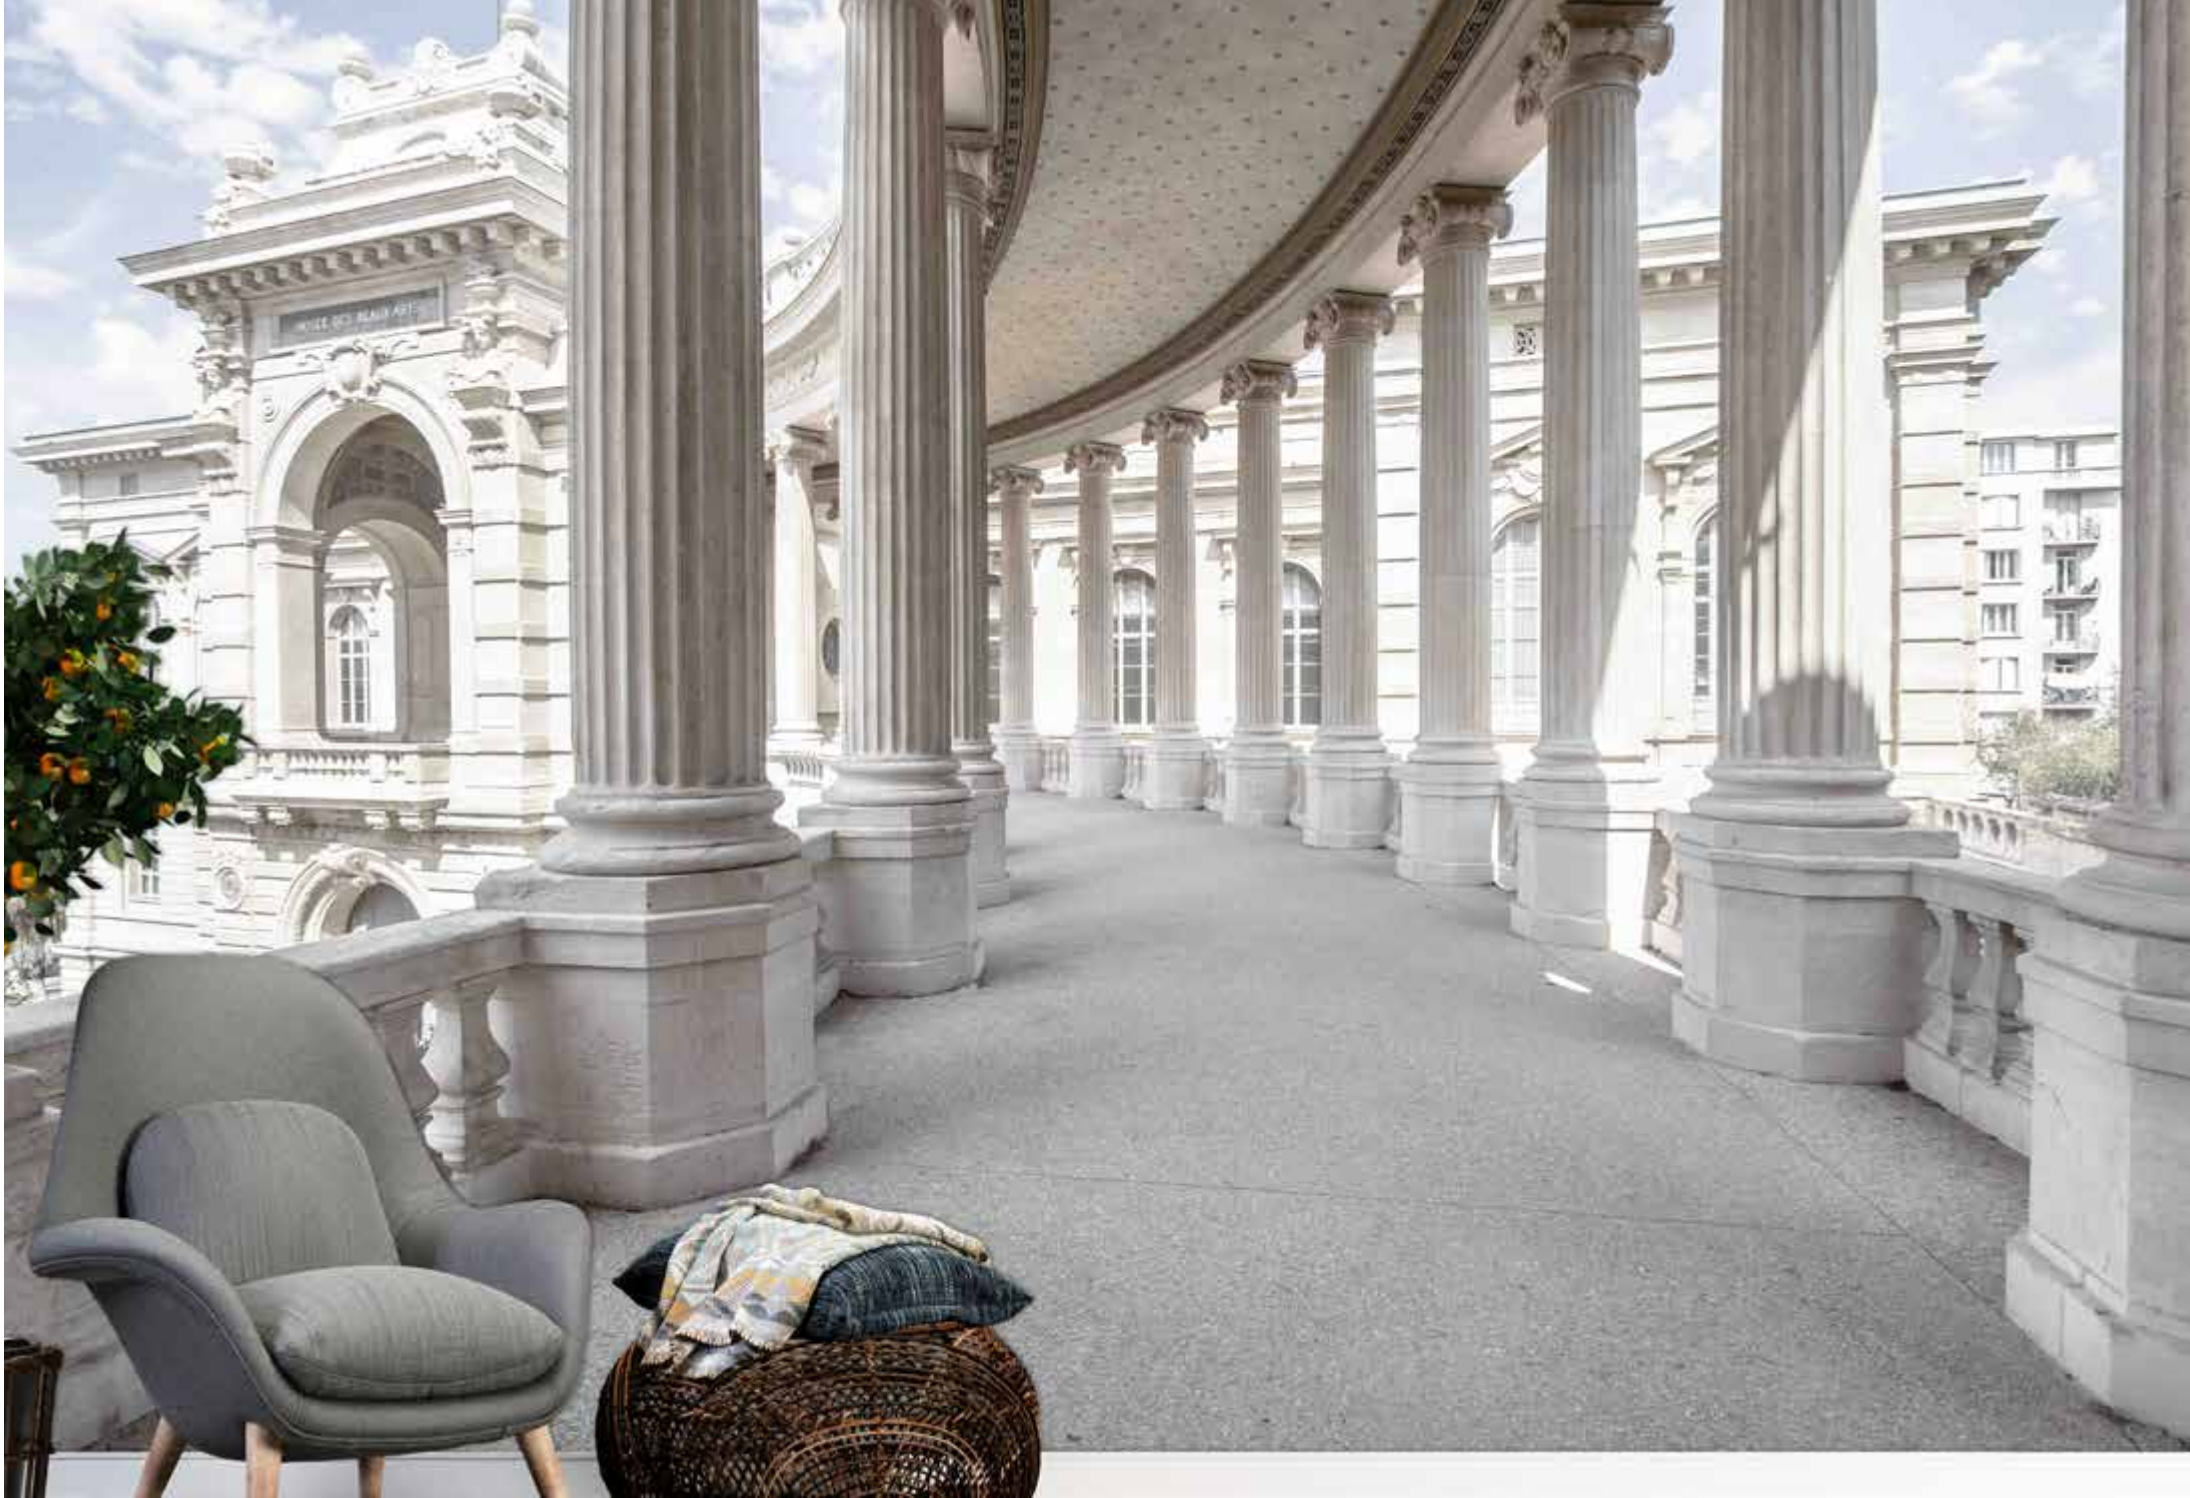

HORIZON

BALADE OUT

10

Designer: Giorgia Barbero

ESTABLO

TEMPLE

CONTINUE

GREEN 2