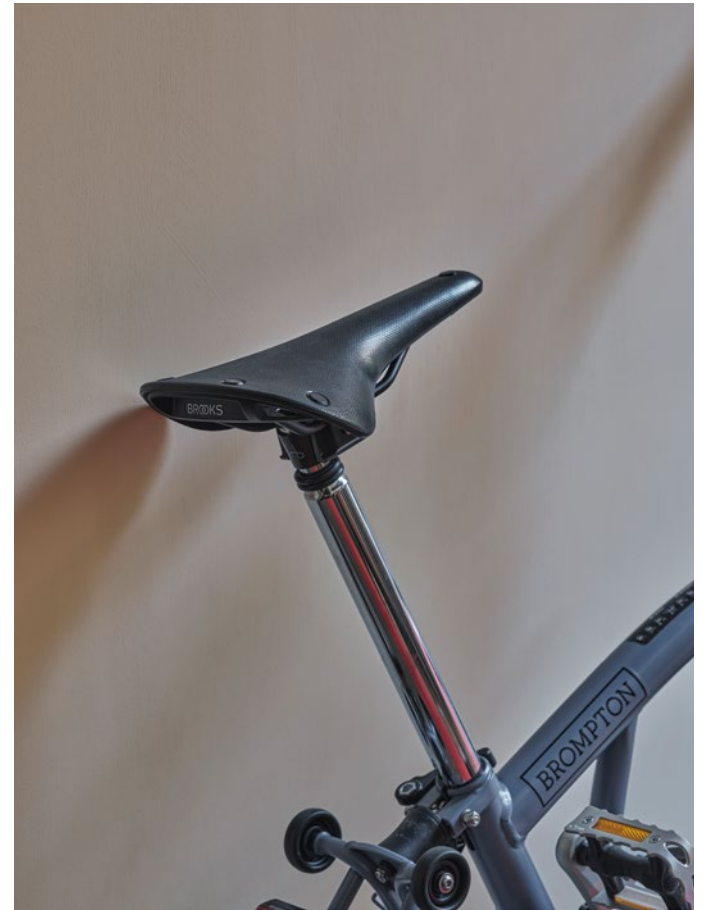

BENESSERE E BEN ABITARE

Un'armonia di bellezza, luminosità e benessere che a una straordinaria resa estetica aggiunge – grazie soprattutto alle qualità della calce stessa – una testata azione contro muffa e umidità.

Nel colore bianco è bio garantita Natureplus® a conferma del fatto che Vivasan è una pittura a basso impatto ambientale e a basso impatto sulla salute.

WELL-BEING AND WELL-LIVING

A harmony made of beauty, brightness, and well-being, that adds to an extraordinary aesthetic performance a tested action against mold and dampness, made possible by the nature of lime itself.

The white shade is Natureplus® certified organic, proving that Vivasan paint has a low impact on the environment and on our health.